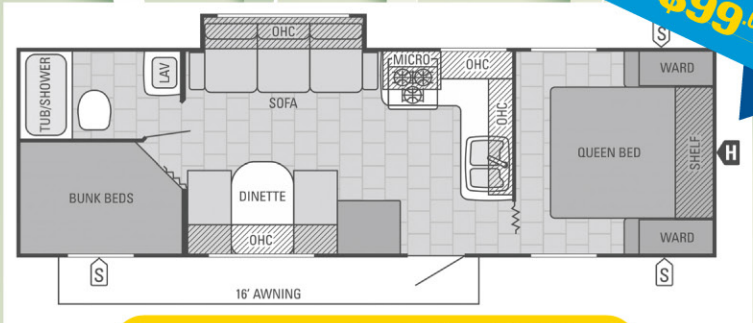

Bi-Weekly: **\$123.00**

2015 Jay Flight 29 QBS
MSRP: \$32 927 **Sale Price: \$25 986**
\$0 Down OAC.

STARCRAFT

Bi-Weekly: **\$99.00**

2015 Jay Feather SLX 26 BHSW
MSRP: \$27 501 **Sale Price: \$20 984**
\$0 Down OAC.