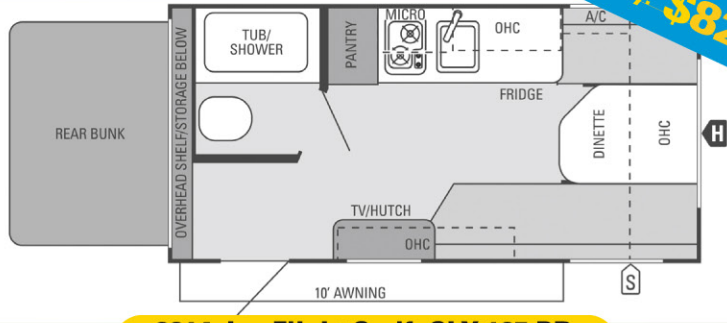

Bi-Weekly: \$82.00

2014 Jay Flight Swift SLX 165 RB
MSRP: \$17 613 **Sale Price: \$11 988**
\$0 Down OAC.

**2015
MODELS!
SALE!
2014
MODELS!**

Bi-Weekly: \$115.00

2015 Starcraft AR-ONE MAXX 30 BHU
MSRP: \$32 227 **Sale Price: \$24 973**
\$0 Down OAC.