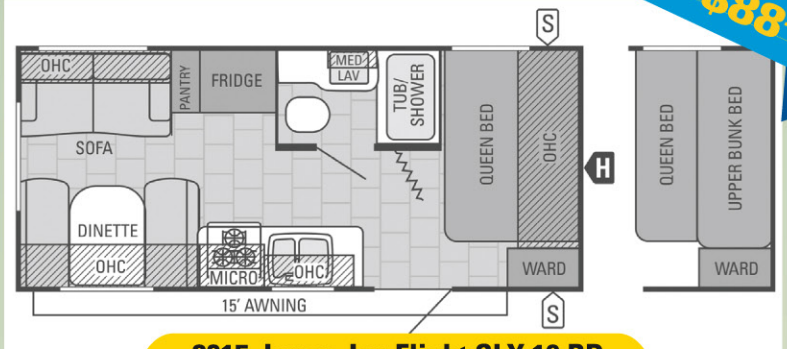

Bi-Weekly: **\$88.00**

2015 Jayco Jay Flight SLX 19 RD
MSRP: \$22 031 **Sale Price: \$16 986**
\$0 Down OAC.

Bi-Weekly: **\$146.00**

2015 Jay Flight 32 IBTS
MSRP: \$40 756 **Sale Price: \$28 973**
\$0 Down OAC.