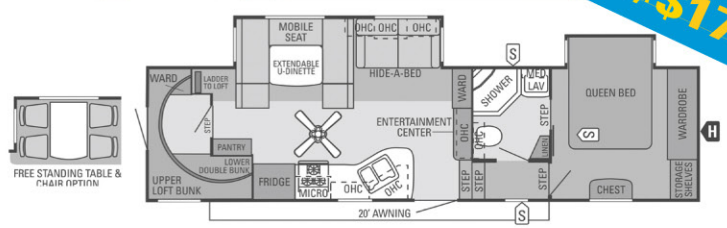

Bi-Weekly: \$82.00

2014 Jay Flight Swift SLX 165 RB
MSRP: \$17 613 **Sale Price: \$11 988**
\$0 Down OAC.

**2015
MODELS!
SALE!
2014
MODELS!**

Bi-Weekly: \$115.00

2015 Starcraft AR-ONE MAXX 30 BHU
MSRP: \$32 227 **Sale Price: \$24 973**
\$0 Down OAC.