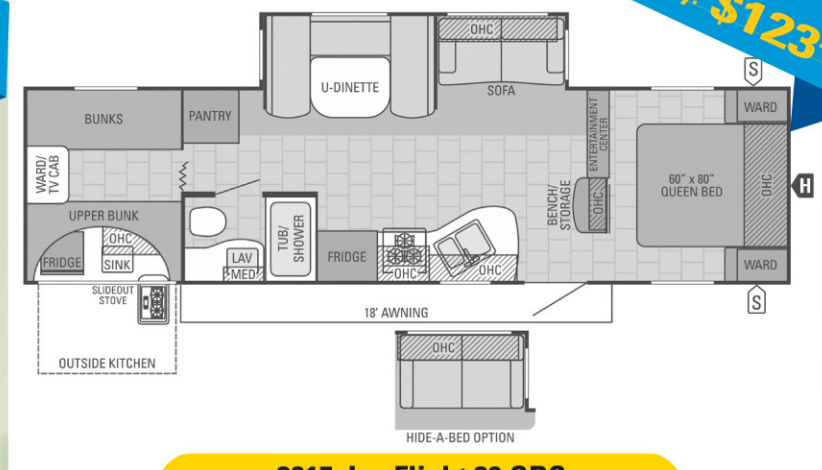

2015 Jay Flight 29 QBS
MSRP: $32 927 **Sale Price: $25 986**
$0 Down OAC.

STARCRAFT

Bi-Weekly: **$99.00**