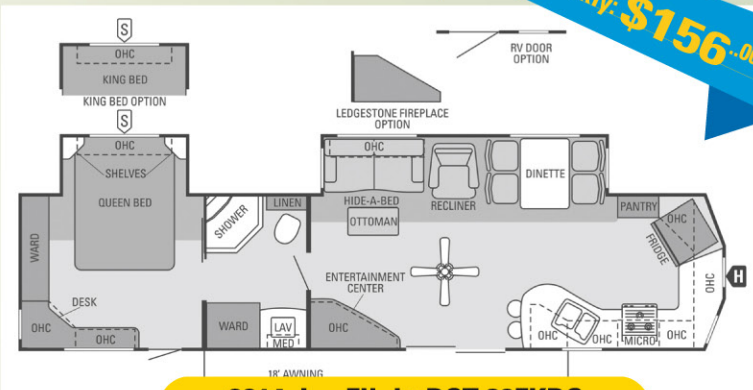

Bi-Weekly: $156.00

2014 Jay Flight DST 38FKDS
MSRP: $47 823 **Sale Price: $34 973**
$0 Down OAC.