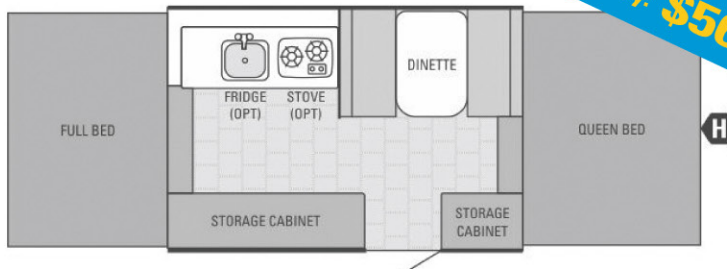

Bi-Weekly: $56.00

2015 Starcraft Starflyer 10
MSRP: $12 596 **Sale Price: $7 984**
$0 Down OAC.