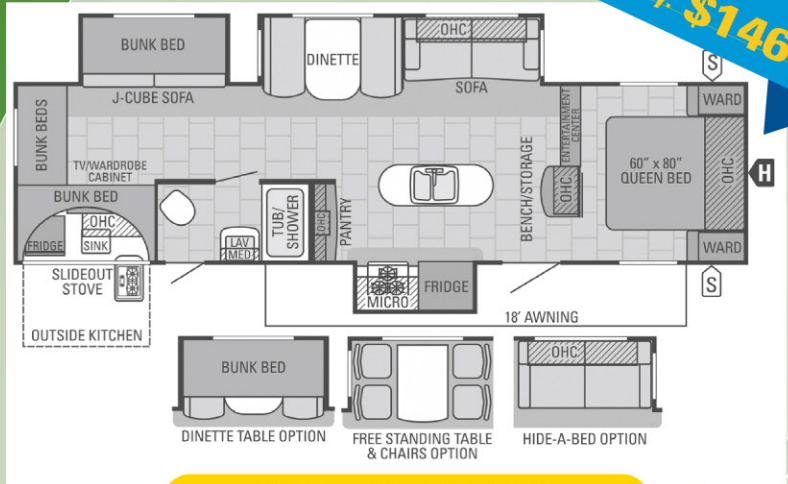

Bi-Weekly: **\$88.00**

2015 Jayco Jay Flight SLX 19 RD
MSRP: \$22 031 **Sale Price: \$16 986**
\$0 Down OAC.

Bi-Weekly: **\$146.00**

2015 Jay Flight 32 IBTS
MSRP: \$40 756 **Sale Price: \$28 973**
\$0 Down OAC.