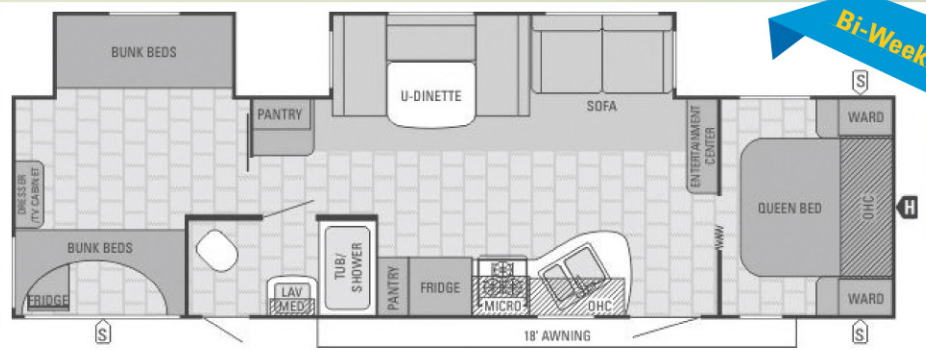

Bi-Weekly: \$82.00

2014 Jay Flight Swift SLX 165 RB
MSRP: \$17 613 **Sale Price: \$11 988**
\$0 Down OAC.

**2015
MODELS!
SALE!
2014
MODELS!**

Bi-Weekly: \$115.00

2015 Starcraft AR-ONE MAXX 30 BHU
MSRP: \$32 227 **Sale Price: \$24 973**
\$0 Down OAC.